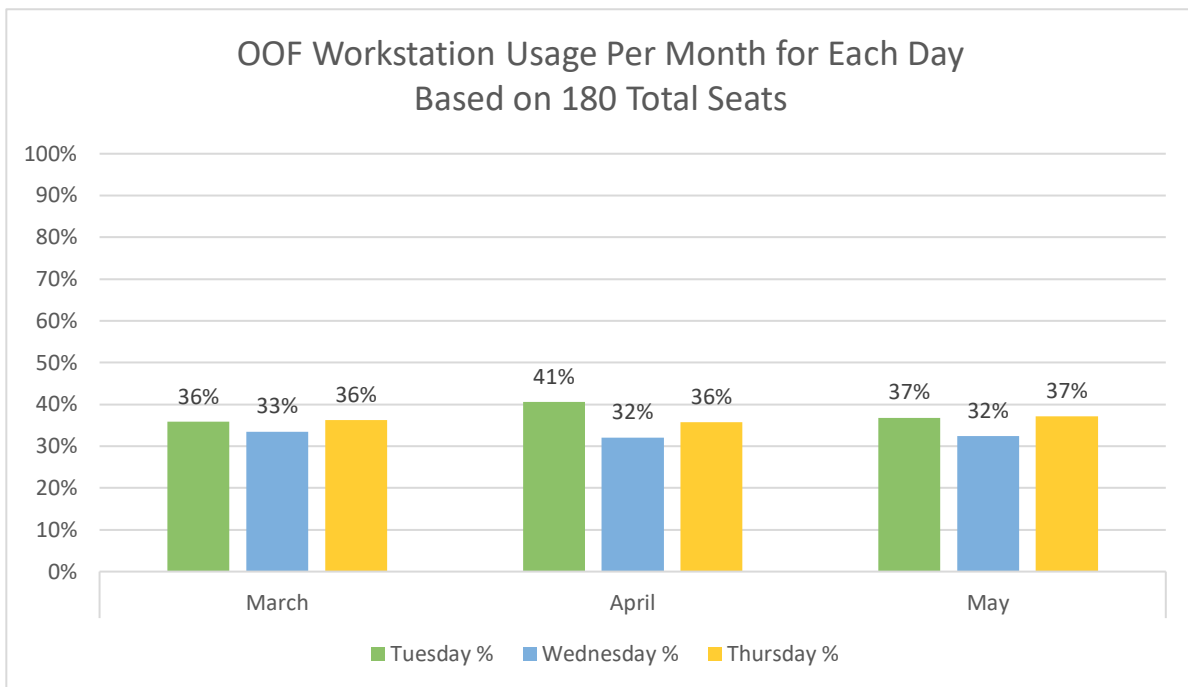

Office of Finance (OOF)