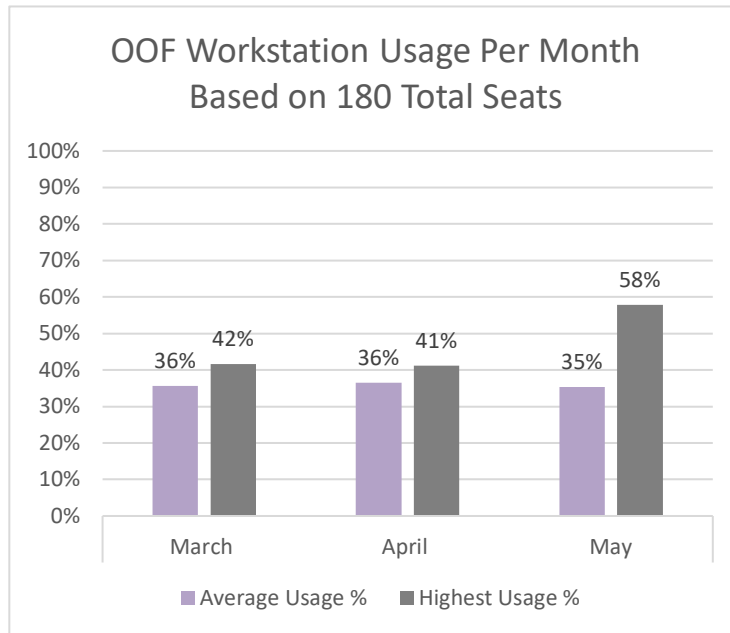

Office of Finance (OOF)