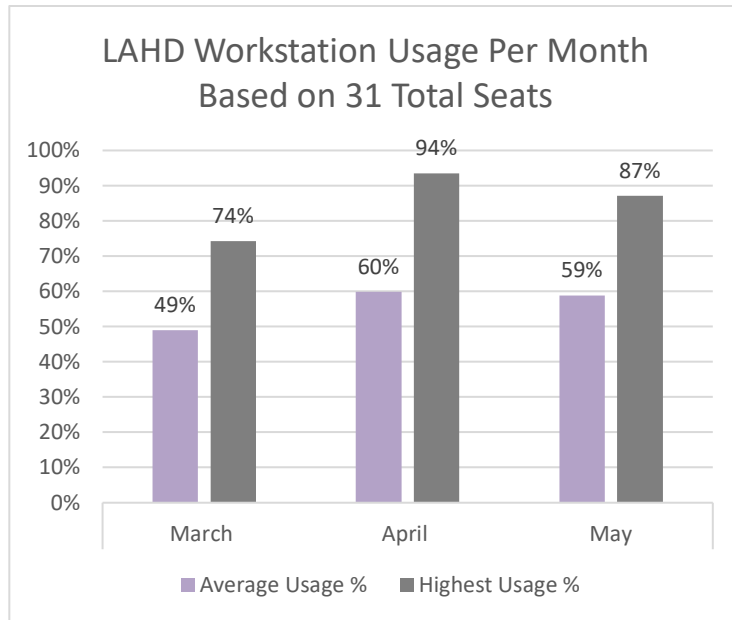

Los Angeles Housing Department (LAHD)