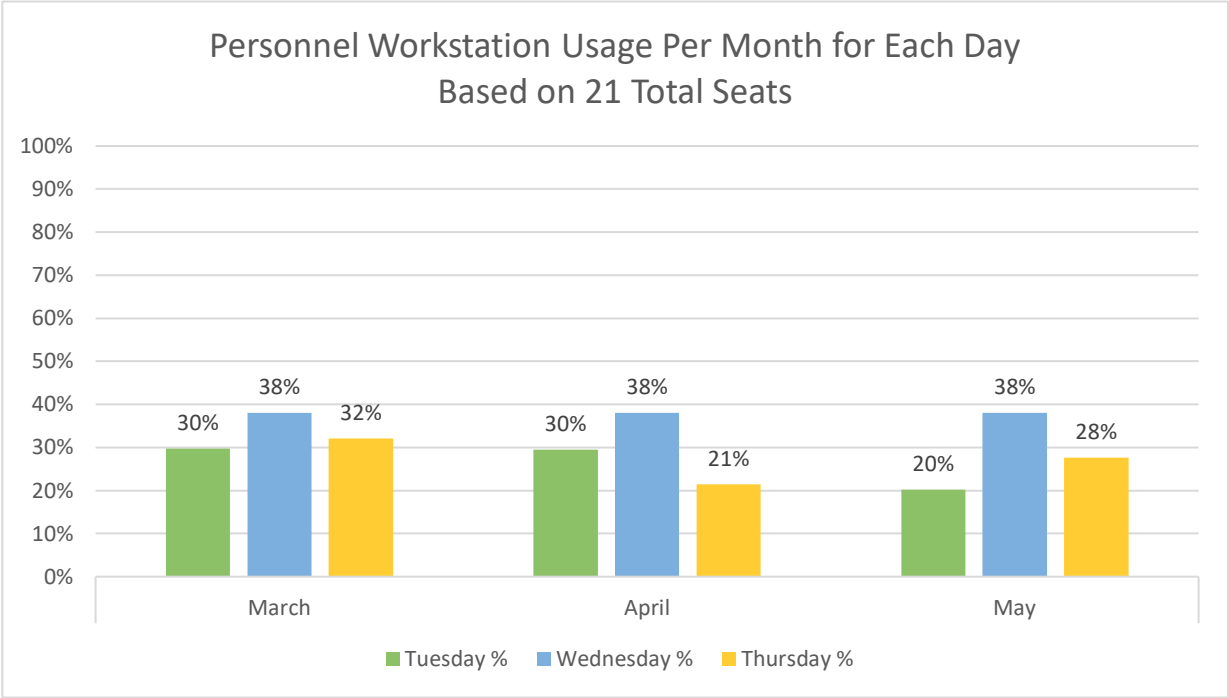

Personnel Department (Personnel)