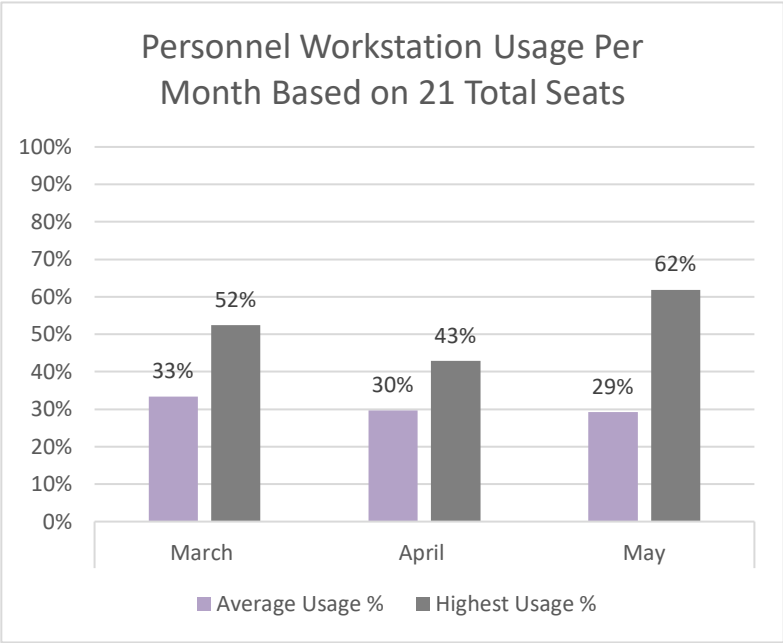

Personnel Department (Personnel)