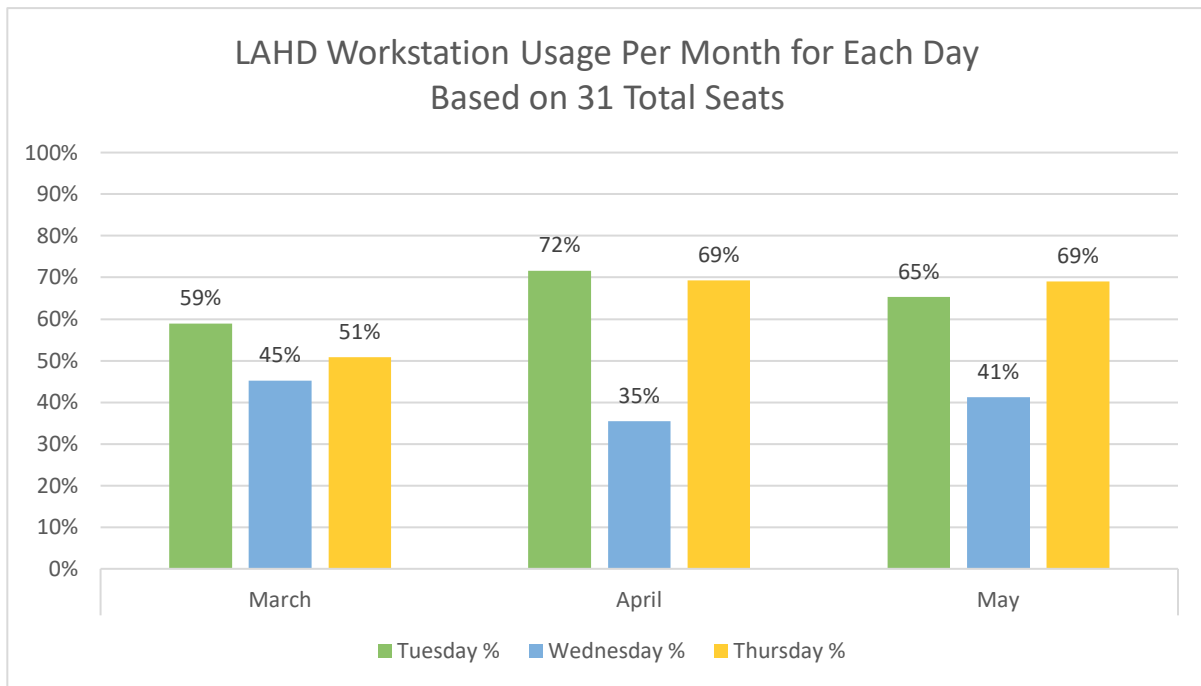

Los Angeles Housing Department (LAHD)