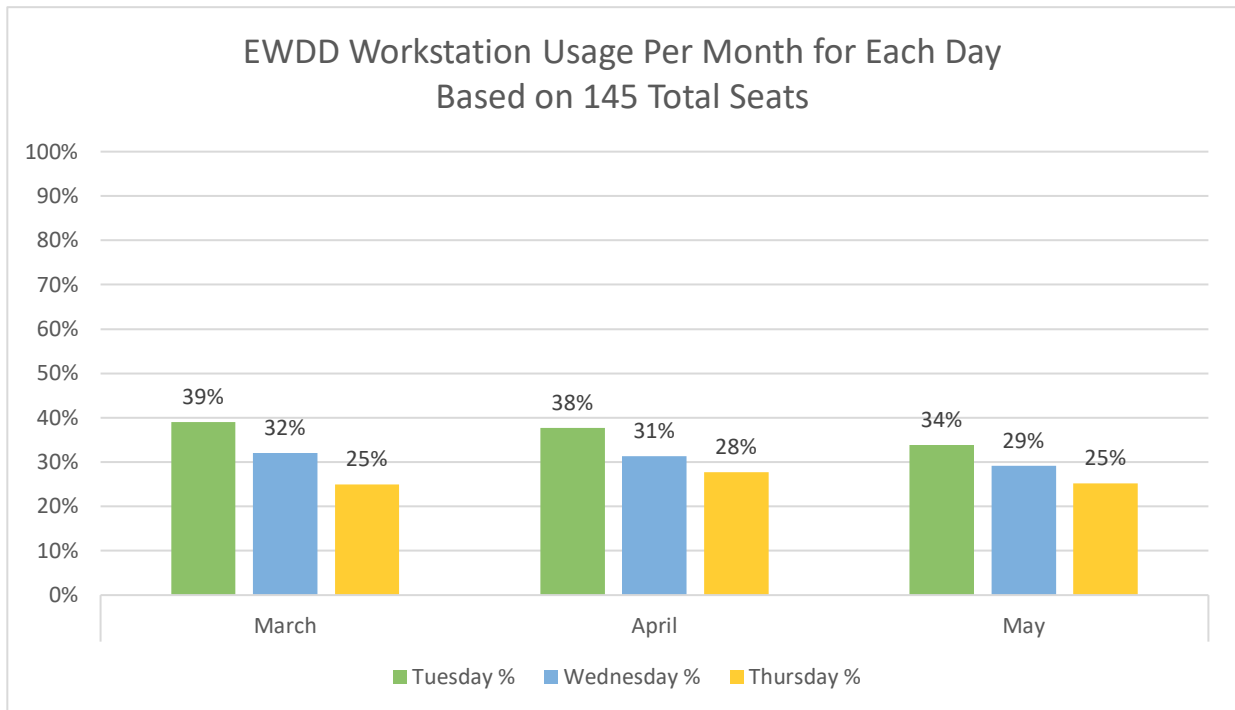

Economic and Workforce Development Department (EWDD)