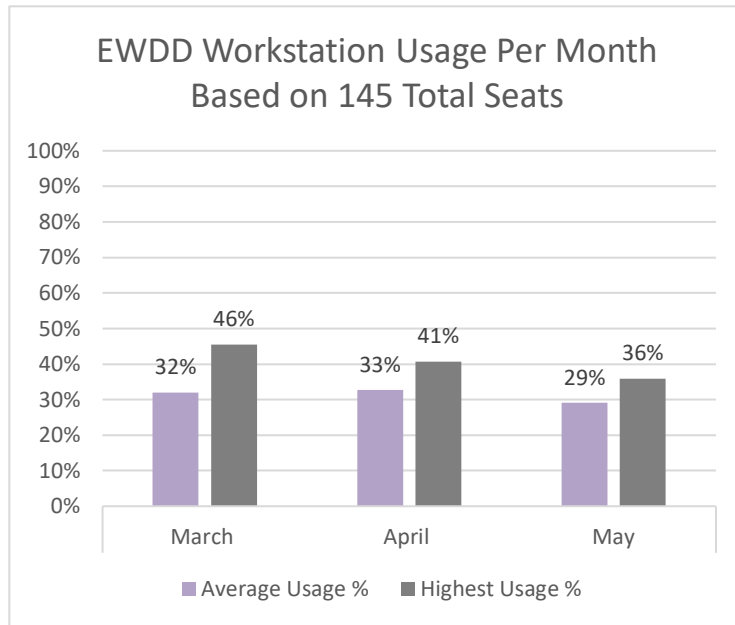

Economic and Workforce Development Department (EWDD)