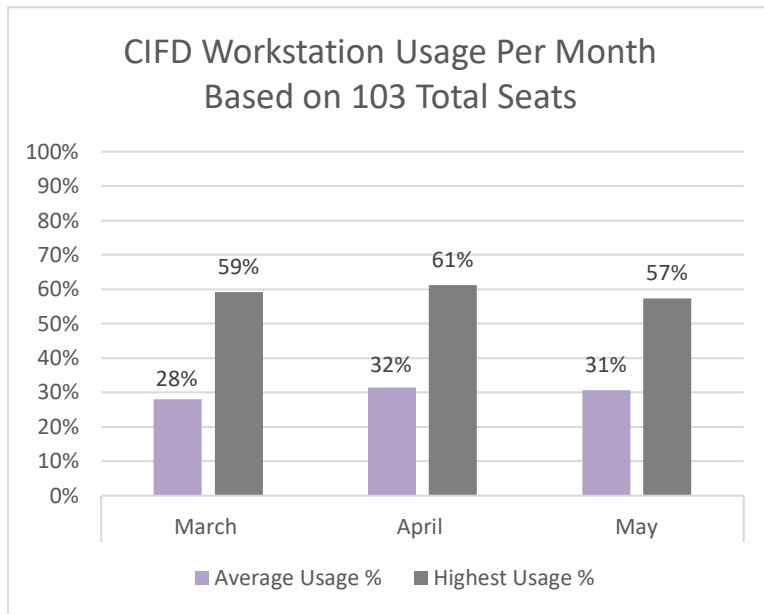

Department Analysis: The data for each department is summarized in two graphs. The first graph outlines the average usage per month compared to the highest one-day usage reached in that month. The second graph shows the average usage for the work days included, Tuesday to Thursday, for each month.

Community Investment for Families Department (CIFD)