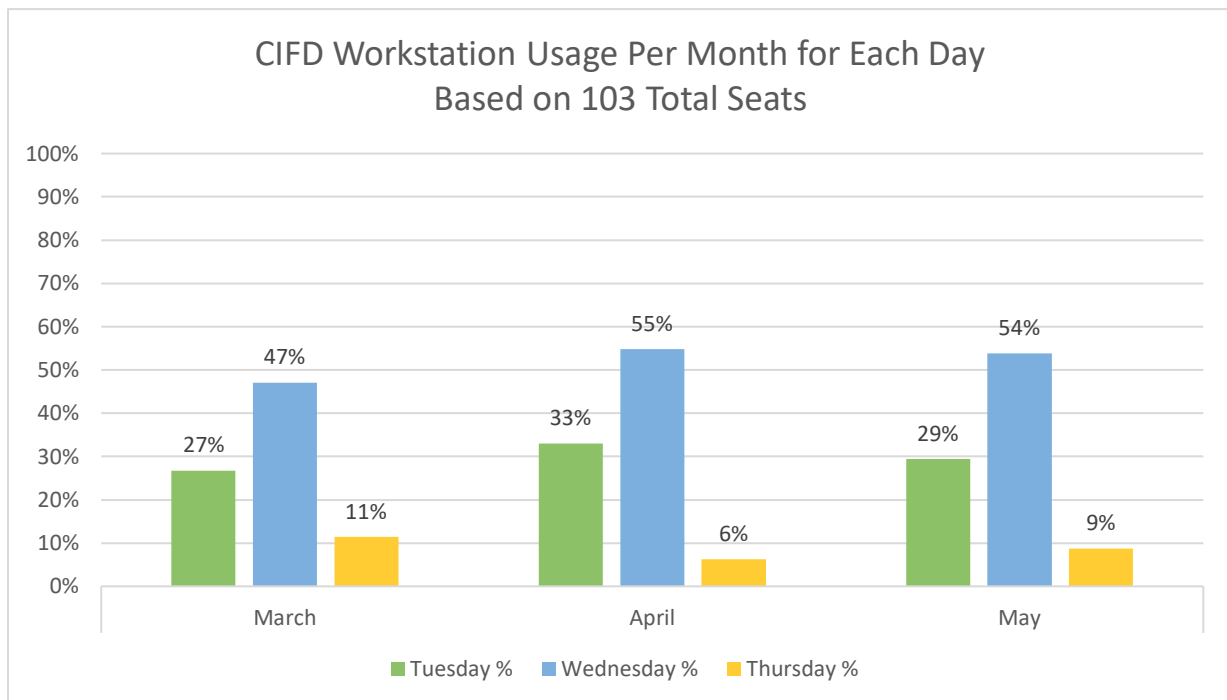

Department Analysis: The data for each department is summarized in two graphs. The first graph outlines the average usage per month compared to the highest one-day usage reached in that month. The second graph shows the average usage for the work days included, Tuesday to Thursday, for each month.

Community Investment for Families Department (CIFD)